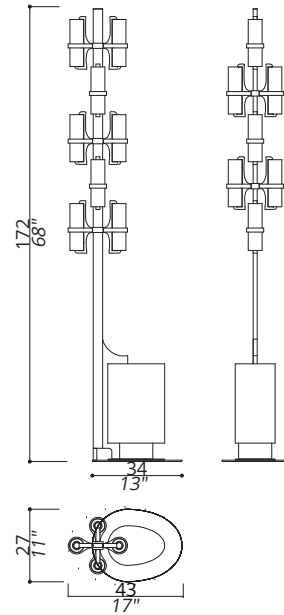

3231-BB-FC TABLE LAMP METAL STRUCTURE, BASE AND DETAILS IN F_11 (BRUSHED BRASS FINISH); BLACK SATIN CABLE. FABRIC SHADE IN TS_10 (LIGHT GRAY TAFFETA). FUMÈ CRYSTAL SHADES; INNER SATIN GLASS LIGHT DIFFUSER INCLUDED. 4 LIGHTS TYPE G9 LED

3231-G1-TC STRUCTURE IN F_17 (BRUSHED LIGHT GOLD FINISH) AND DETAILS IN F_16 (POLISHED LIGHT GOLD FINISH); IVORY SATIN CABLE. TRANSPARENT & SATINED CLEAR CRYSTAL SHADES; INNER SATIN GLASS LIGHT DIFFUSER INCLUDED.

3241-G1-TC FLOOR LAMP STRUCTURE IN F_17 (BRUSHED LIGHT GOLD FINISH) AND DETAILS IN F_16 (POLISHED LIGHT GOLD FINISH). BARDIGLIO MARBLE BASE. IVORY SATIN CABLE. TRANSPARENT & SATINED CLEAR CRYSTAL SHADES; INNER SATIN GLASS LIGHT DIFFUSER INCLUDED. 10 LIGHTS TYPE G9 LED