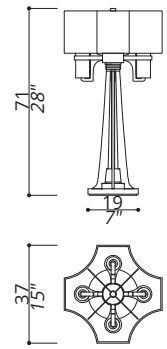

3231-BB-FC TABLE LAMP METAL STRUCTURE, BASE AND DETAILS IN F_11 (BRUSHED BRASS FINISH); BLACK SATIN CABLE. FABRIC SHADE IN TS_10 (LIGHT GRAY TAFFETA). FUMÈ CRYSTAL SHADES; INNER SATIN GLASS LIGHT DIFFUSER INCLUDED. 4 LIGHTS TYPE G9 LED

3231-G1-TC STRUCTURE IN F_17 (BRUSHED LIGHT GOLD FINISH) AND DETAILS IN F_16 (POLISHED LIGHT GOLD FINISH); IVORY SATIN CABLE. TRANSPARENT & SATINED CLEAR CRYSTAL SHADES; INNER SATIN GLASS LIGHT DIFFUSER INCLUDED.