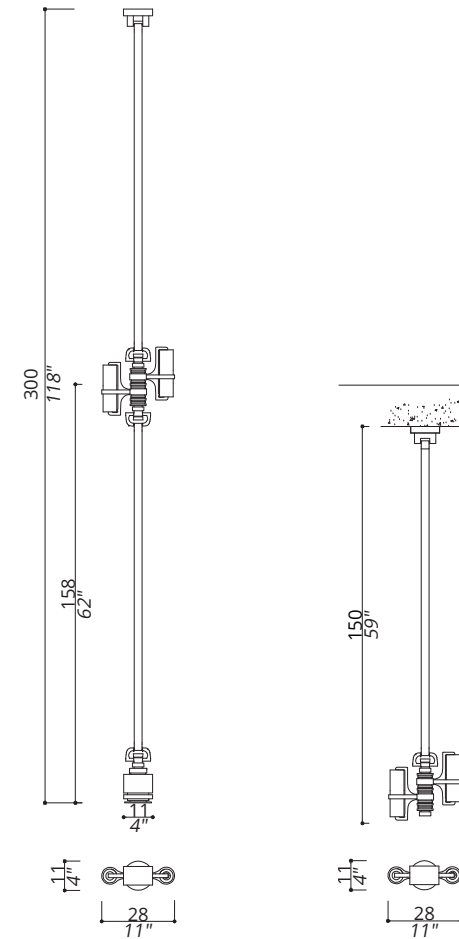

3251-G1-TC FLOOR TO CEILING FIXTURE HEIGHT CUSTOMIZABLE ON REQUEST. STRUCTURE IN F_17 (BRUSHED LIGHT GOLD FINISH) AND DETAILS IN F_16 (POLISHED LIGHT GOLD FINISH); GRAY LEATHER UPHOLSTERINGS. METAL BASE. TRANSPARENT & SATINED CLEAR CRYSTAL SHADES; INNER SATIN GLASS LIGHT DIFFUSER INCLUDED. 2 LIGHTS TYPE G9 LED

3255-G1-TC PENDANT HEIGHT CUSTOMIZABLE ON REQUEST. STRUCTURE IN F_17 (BRUSHED LIGHT GOLD FINISH) AND DETAILS IN F_16 (POLISHED LIGHT GOLD FINISH); GRAY LEATHER UPHOLSTERINGS. TRANSPARENT & SATINED CLEAR CRYSTAL SHADES; INNER SATIN GLASS LIGHT DIFFUSER INCLUDED. 2 LIGHTS TYPE G9 LED