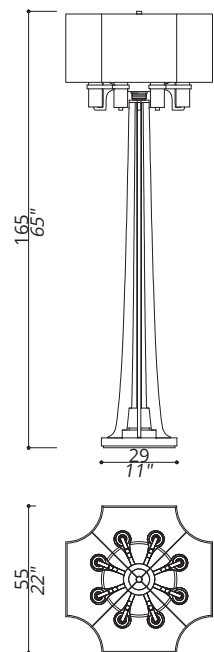

3242-BB-FC FLOOR LAMP METAL STRUCTURE, BASE AND DETAILS IN F_11 (BRUSHED BRASS FINISH); BLACK SATIN CABLE. FABRIC SHADE IN TS_10 (LIGHT GRAY TAFFETA). FUMÈ CRYSTAL SHADES; INNER SATIN GLASS LIGHT DIFFUSER INCLUDED. 8 LIGHTS TYPE G9 LED